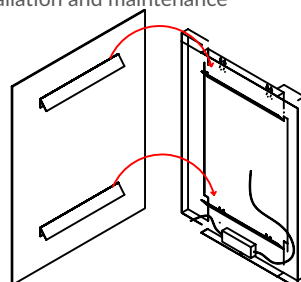

INSTALLATION

- Two piece construction for easy installation and maintenance