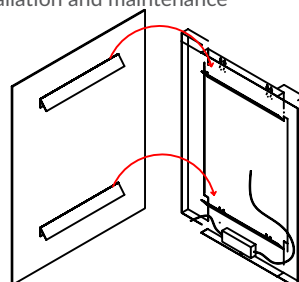

- Touch On/Off feature
- Warm Dimming
- Standard 0-10V or TRIAC Dimming
- Alternate CRI available
- Alternate Color Temperatures available
- Defogger
- Various Shelves (wood, tempered glass, metal)
- Tamper Free Security Hardware
- Night Lights
- TV
- Finger Print Protection
- Digital Clock
- Polished Bevel
- Custom Frame

DIMENSIONS

- 3/16" hospitality grade mirror
- Typical 1-3/4" depth

INSTALLATION

- Two piece construction for easy installation and maintenance

STANDARD DIMENSIONS

30"W x 30"H	30"W x 36"H	30"W x 42"H	30"W x 48"H
36"W x 30"H	36"W x 36"H	36"W x 42"H	36"W x 48"H
42"W x 30"H	42"W x 36"H	42"W x 42"H	42"W x 48"H
48"W x 30"H	48"W x 36"H	48"W x 42"H	48"W x 48"H
54"W x 30"H	54"W x 36"H	54"W x 42"H	54"W x 48"H